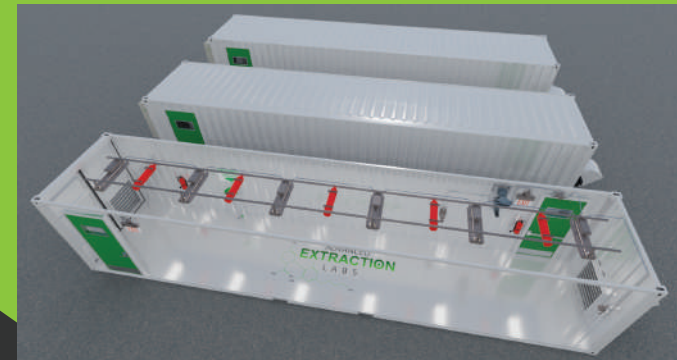

5468 Skylane Blvd A
Santa Rosa, CA 95403
888-406-9733

www.advancedextractionlabs.com

C1D1 Labs and Combination Labs Available

Combination Cubes series Labs:

This unit combines a C1D1 lab with a non classified area to set up your work stations, the barrier wall is fire rated and will allow you to separate the your roto vapes and ovens and other non classified equipment. The C1D1 area is spark proof and explosion proof to utilize all your extraction equipment. This unit was built for safety and practicality

Control Panel (Included)

What's inside?

Explosion proof high velocity fans

Eye Wash Station

LEL Gas Detector:
Butane, CO2, Ethanol

Optional HVAC, Standard or C1D1

Stackable System:

Stack our labs side by side to create the ideal space required for your operation.